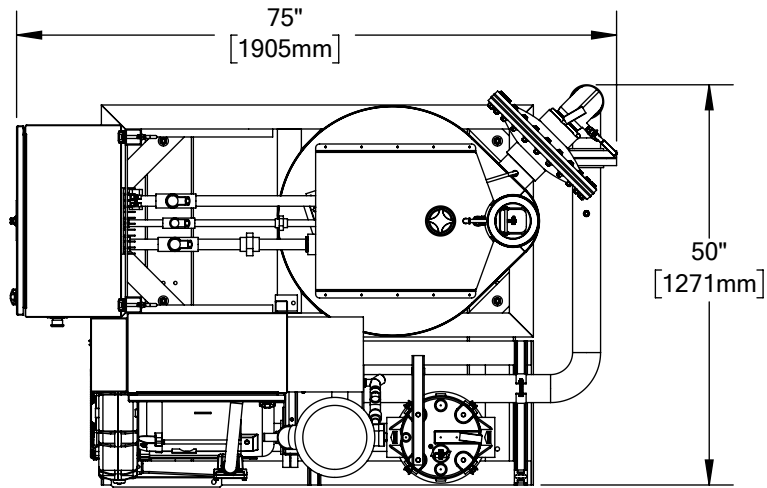

FALMOUTH PRODUCTS
530 THOMAS LANDERS RD
FALMOUTH, MA 02536
PHONE: 508-548-6686
FAX: 508-548-8144

FALMOUTH PRODUCTS

**FALCO 300 WITH
7.5 HP BLOWER,
VCV AND VFD**

	NAME	DATE
DRAWN	MTW	4/26/2021
CHECKED		

SIZE	DWG. NO.	REV.
A	FP11052001	D
SCALE: 1:24	WEIGHT:	SHEET 1 OF 1

(Dimensions subject to change without notice)