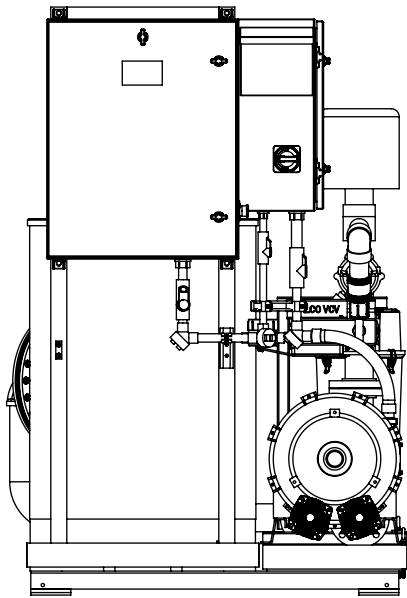

VIEW FROM BOTTOM OF UNIT

FALMOUTH PRODUCTS
 530 THOMAS LANDERS RD
 FALMOUTH, MA 02536
 PHONE: 508-548-6686
 FAX: 508-548-8144

FALMOUTH PRODUCTS

**FALCO 300 WITH
 7.5 HP BLOWER,
 VCV AND VFD**

	NAME	DATE
DRAWN	MTW	4/26/2021
CHECKED		

SIZE	DWG. NO.	REV.
A	FP11052001	D
SCALE: 1:24	WEIGHT:	SHEET 1 OF 1

(Dimensions subject to change without notice)