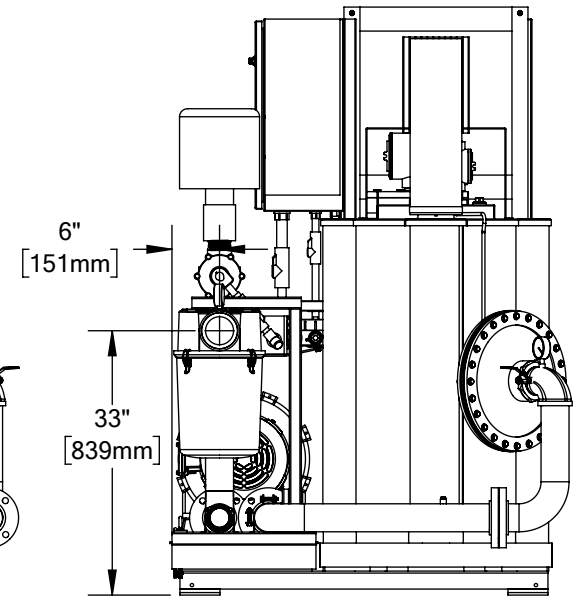

VIEW FROM BOTTOM OF UNIT

FALMOUTH PRODUCTS
 530 THOMAS LANDERS RD
 FALMOUTH, MA 02536
 PHONE: 508-548-6686
 FAX: 508-548-8144

FALMOUTH PRODUCTS

**FALCO 300 WITH
 7.5 HP BLOWER,
 VCV AND VFD**

	NAME	DATE
DRAWN	MTW	4/26/2021
CHECKED		

SIZE	DWG. NO.	REV.
A	FP11052001	D
SCALE: 1:24	WEIGHT:	SHEET 1 OF 1

(Dimensions subject to change without notice)