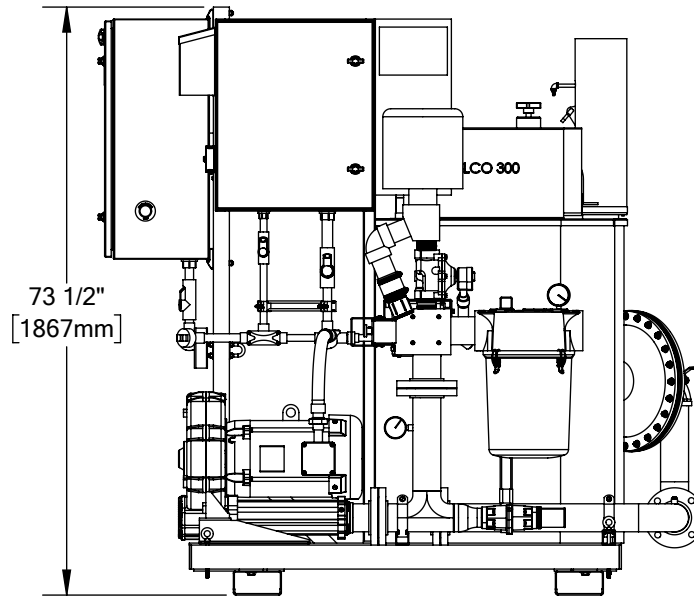

VIEW FROM BOTTOM OF UNIT

FALMOUTH PRODUCTS
530 THOMAS LANDERS RD
FALMOUTH, MA 02536
PHONE: 508-548-6686
FAX: 508-548-8144

FALMOUTH PRODUCTS

**FALCO 300 WITH
7.5 HP BLOWER,
VCV AND VFD**

	NAME	DATE
DRAWN	MTW	4/26/2021
CHECKED		

SIZE	DWG. NO.	REV.
A	FP11052001	D
SCALE: 1:24	WEIGHT:	SHEET 1 OF 1

(Dimensions subject to change without notice)