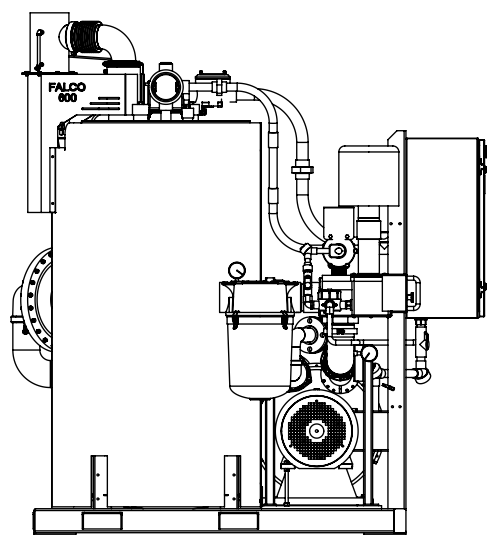

FRAME

PRELIMINARY

Dimensions subject to change without notice.

FALMOUTH PRODUCTS
 530 THOMAS LANDERS RD
 FALMOUTH, MA 02536
 PHONE: 508-548-6686
 FAX: 508-548-8144

	NAME	DATE
DRAWN	MTW	5/18/2021
CHECKED		

FALMOUTH PRODUCTS

**FALCO 600
 20 HP BLOWER
 ASSY (SVE)**

SIZE	DWG. NO.	REV.
A	FP10202001	A
SCALE:1:32	WEIGHT:	SHEET 1 OF 1