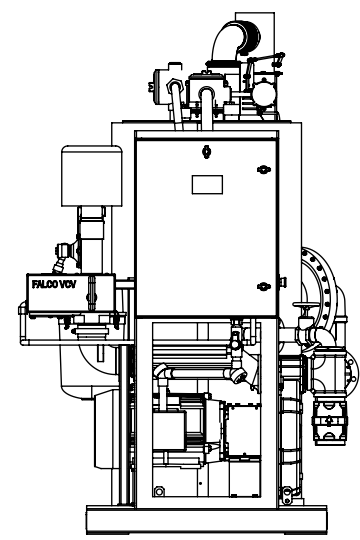

FRAME

PRELIMINARY

Dimensions subject to change without notice.

FALMOUTH PRODUCTS
 530 THOMAS LANDERS RD
 FALMOUTH, MA 02536
 PHONE: 508-548-6686
 FAX: 508-548-8144

	NAME	DATE
DRAWN	MTW	5/18/2021
CHECKED		

FALMOUTH PRODUCTS

**FALCO 600
 20 HP BLOWER
 ASSY (SVE)**

SIZE	DWG. NO.	REV.
A	FP10202001	A
SCALE:1:32	WEIGHT:	SHEET 1 OF 1