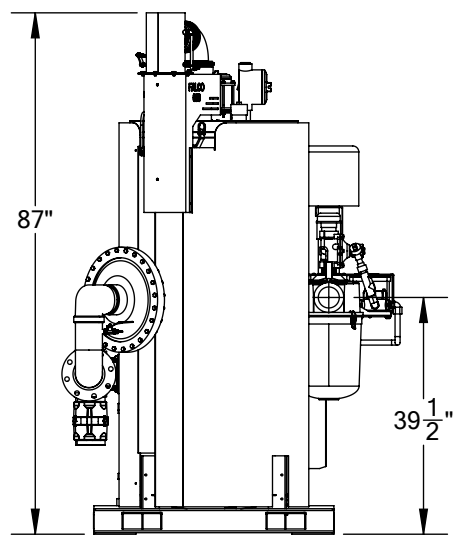

FRAME

PRELIMINARY

Dimensions subject to change without notice.

FALMOUTH PRODUCTS
 530 THOMAS LANDERS RD
 FALMOUTH, MA 02536
 PHONE: 508-548-6686
 FAX: 508-548-8144

	NAME	DATE
DRAWN	MTW	5/18/2021
CHECKED		

FALMOUTH PRODUCTS

**FALCO 600
 20 HP BLOWER
 ASSY (SVE)**

SIZE	DWG. NO.	REV.
A	FP10202001	A
SCALE:1:32	WEIGHT:	SHEET 1 OF 1