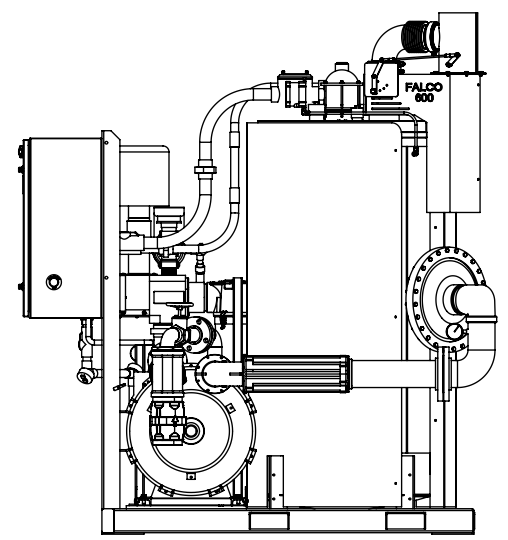

FRAME

PRELIMINARY

Dimensions subject to change without notice.

FALMOUTH PRODUCTS
 530 THOMAS LANDERS RD
 FALMOUTH, MA 02536
 PHONE: 508-548-6686
 FAX: 508-548-8144

	NAME	DATE
DRAWN	MTW	5/18/2021
CHECKED		

FALMOUTH PRODUCTS

**FALCO 600
 20 HP BLOWER
 ASSY (SVE)**

SIZE	DWG. NO.	REV.
A	FP10202001	A
SCALE:1:32	WEIGHT:	SHEET 1 OF 1