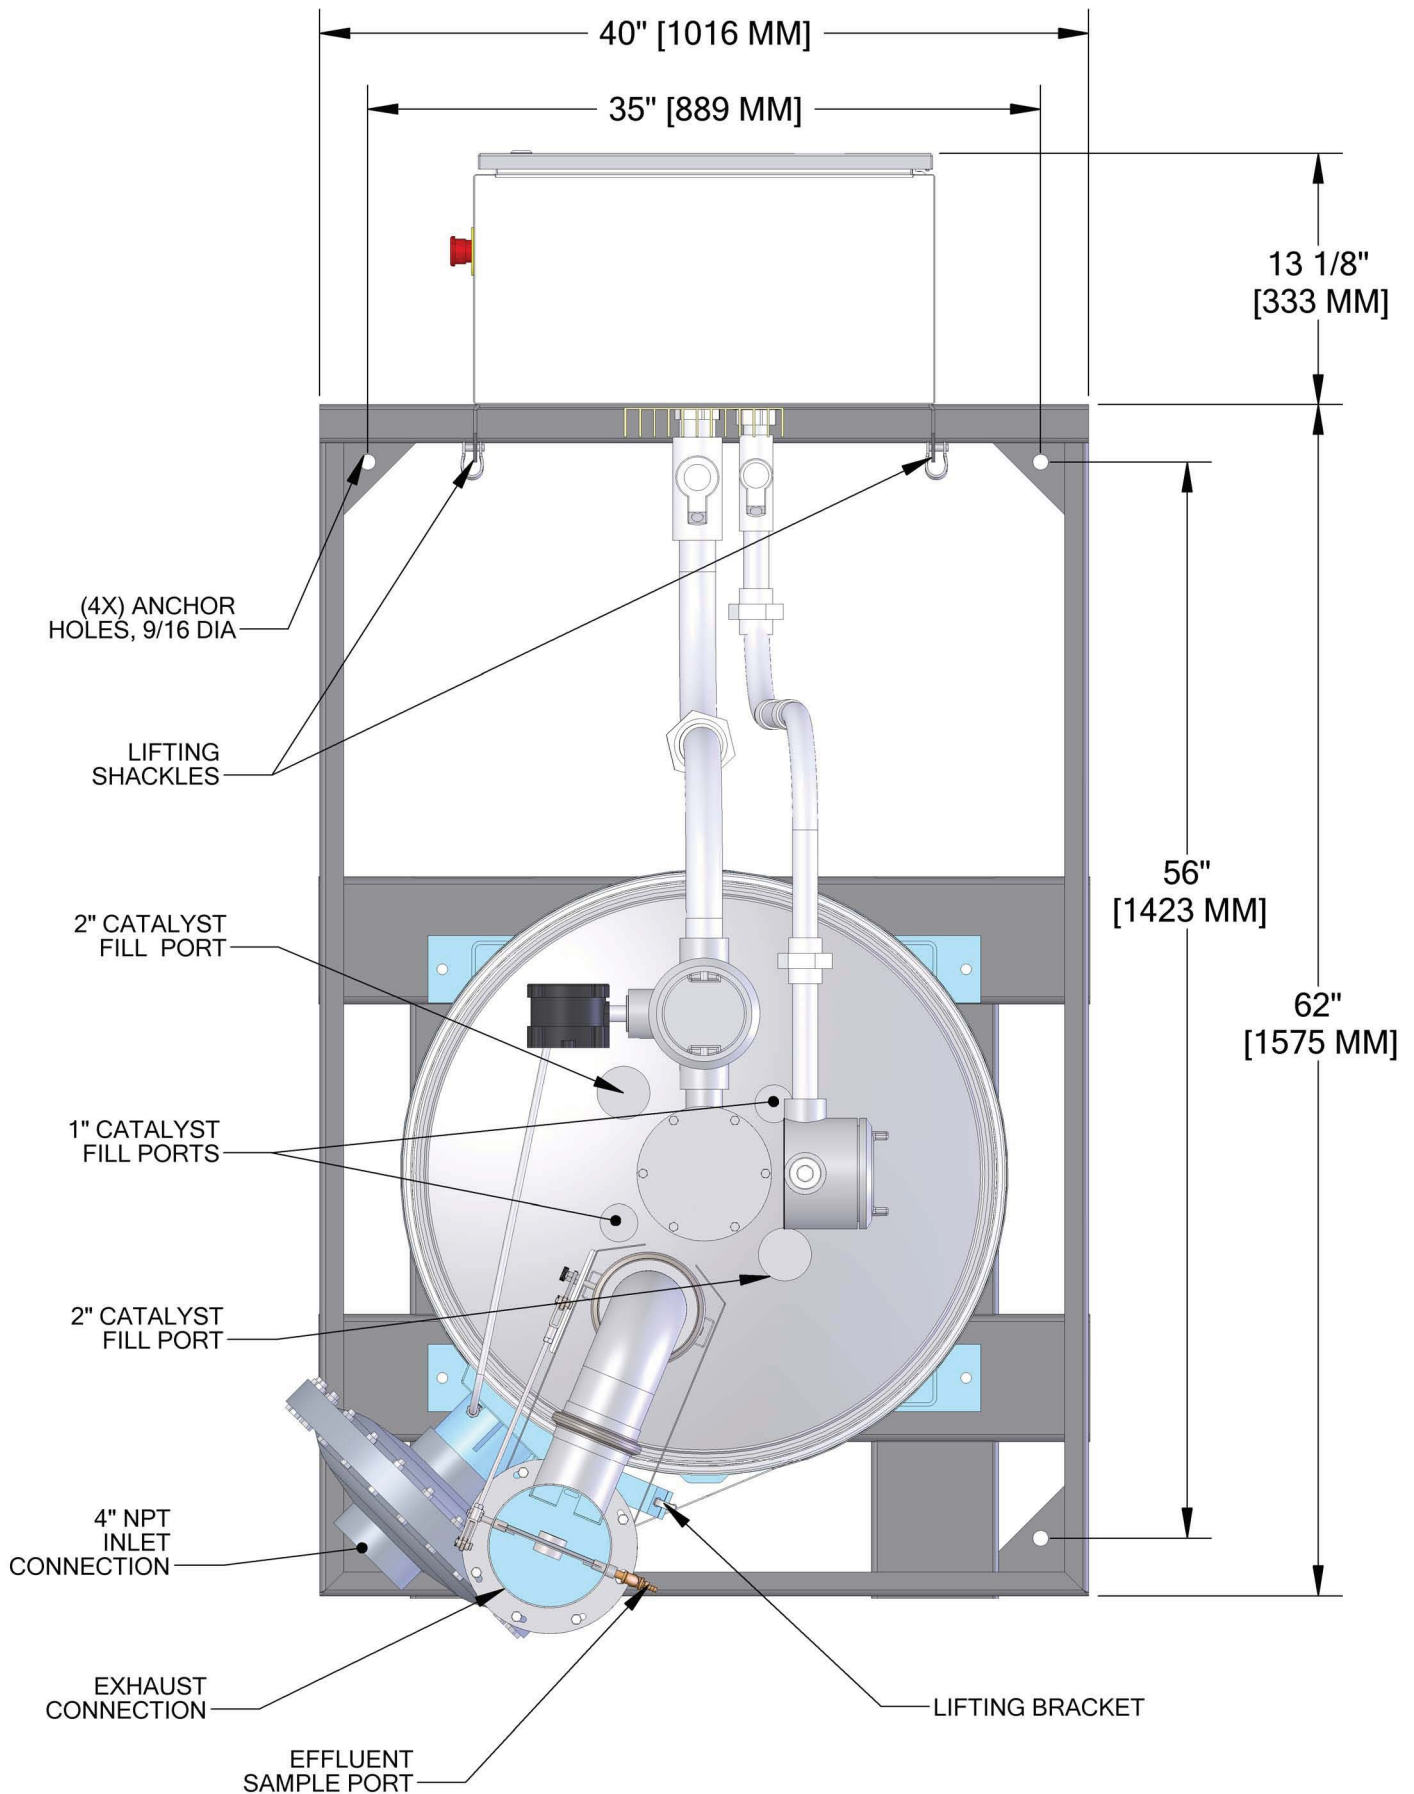

THE FALCO 600 IS FM APPROVED FOR INSTALLATION IN CLASS 1, DIVISION 2 GROUP D, (TEMP CODE T2C) HAZARDOUS LOCATIONS EXTENDING UP TO 30 INCHES FROM THE BOTTOM OF THE FRAME.

FALCO 600 - MAJOR COMPONENTS

FALCO 600 - TOP VIEW