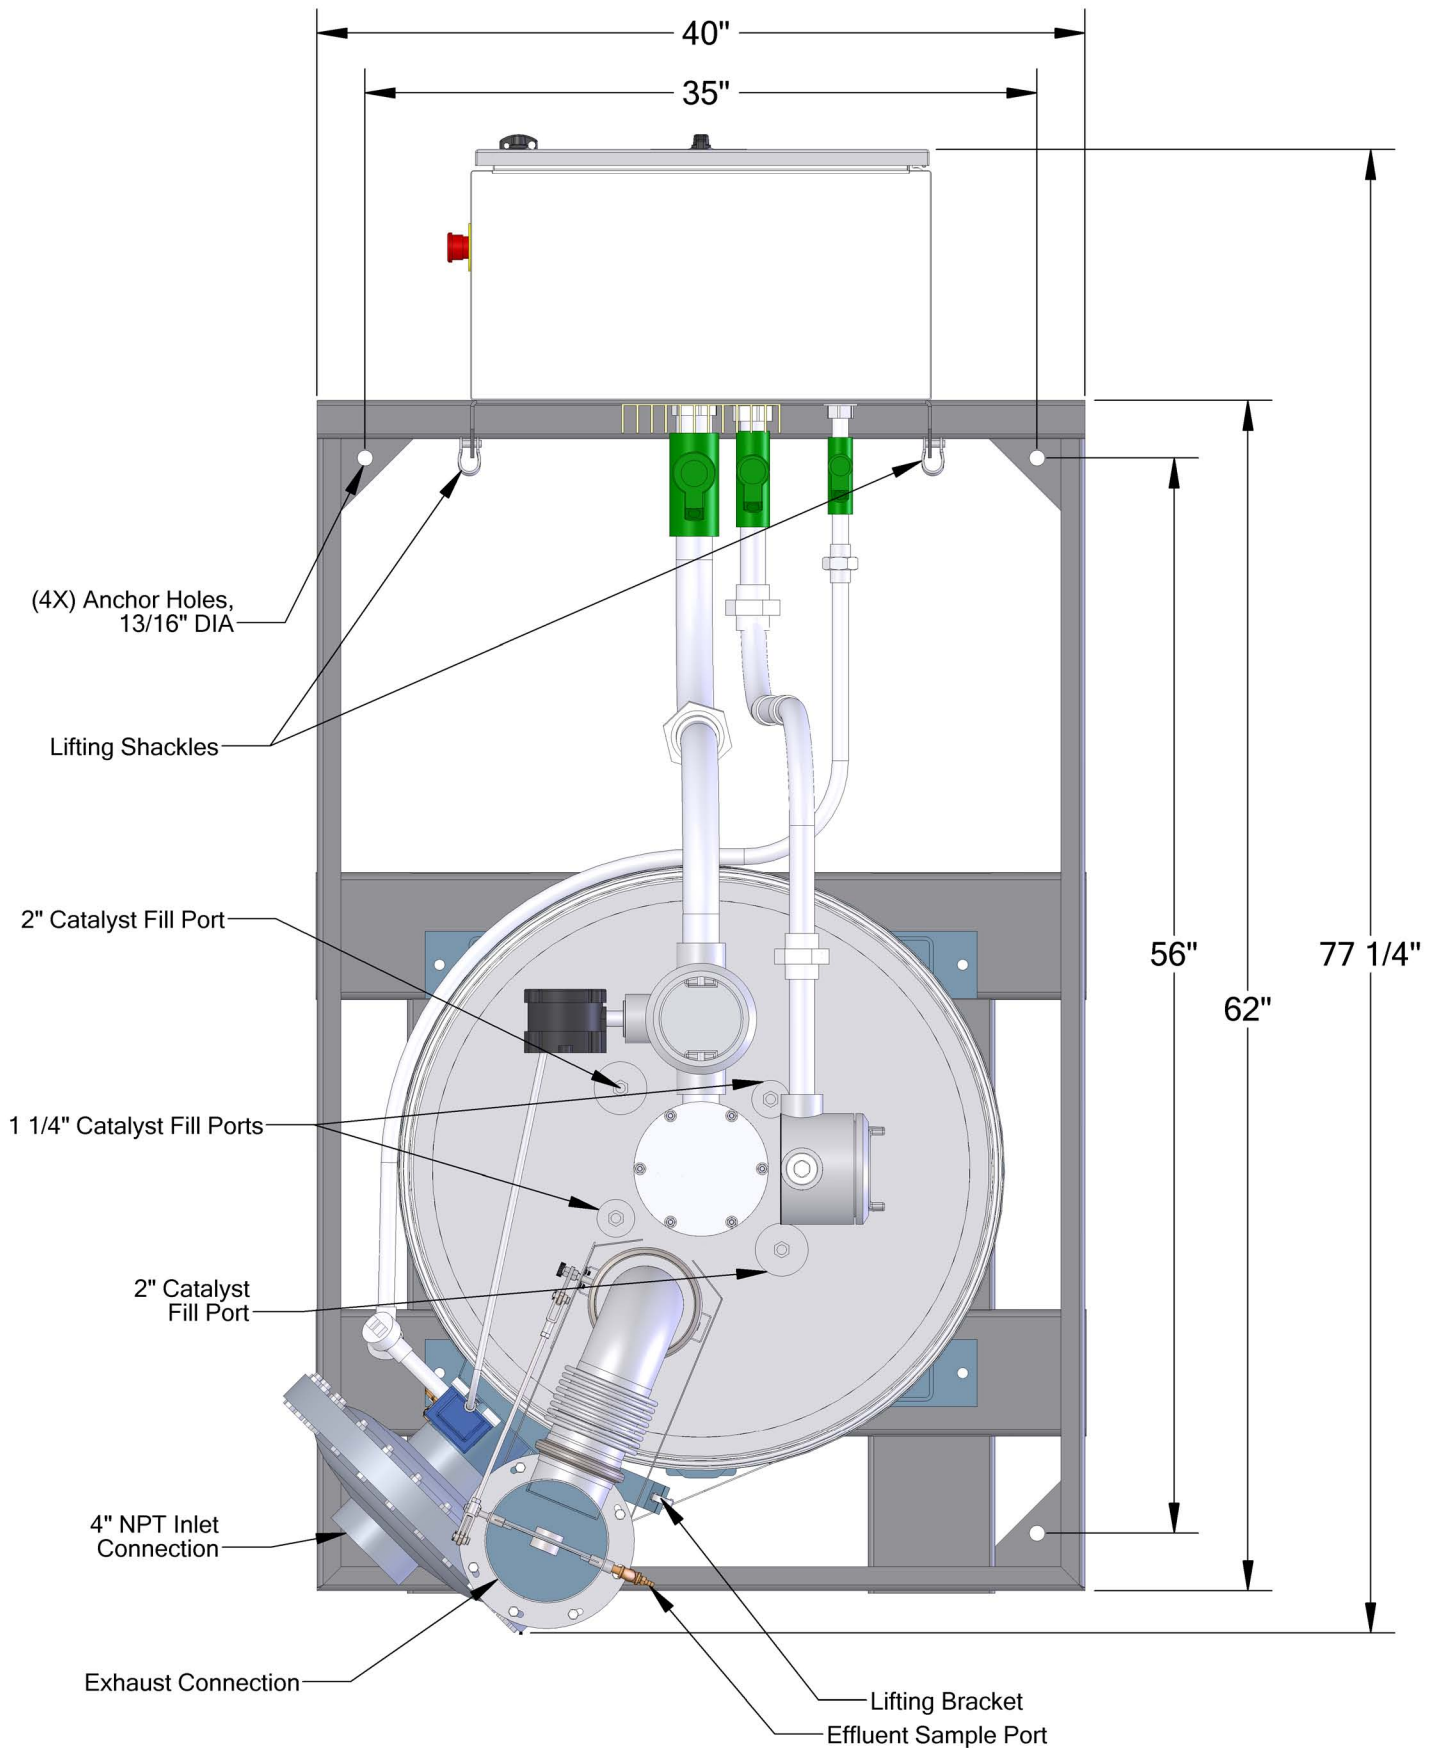

THE FALCO 600 IS FM APPROVED FOR INSTALLATION IN CLASS 1, DIVISION 2 GROUP D, (TEMP CODE T2C) HAZARDOUS LOCATIONS EXTENDING UP TO 30 INCHES FROM THE BOTTOM OF THE FRAME.

**DO NOT OPEN UNLESS DIRECTED BY FALMOUTH PRODUCTS*

FIGURE 1: FALCO 600 MAJOR COMPONENTS

FIGURE 2: FALCO 600 TOP VIEW

REV 8-24-17